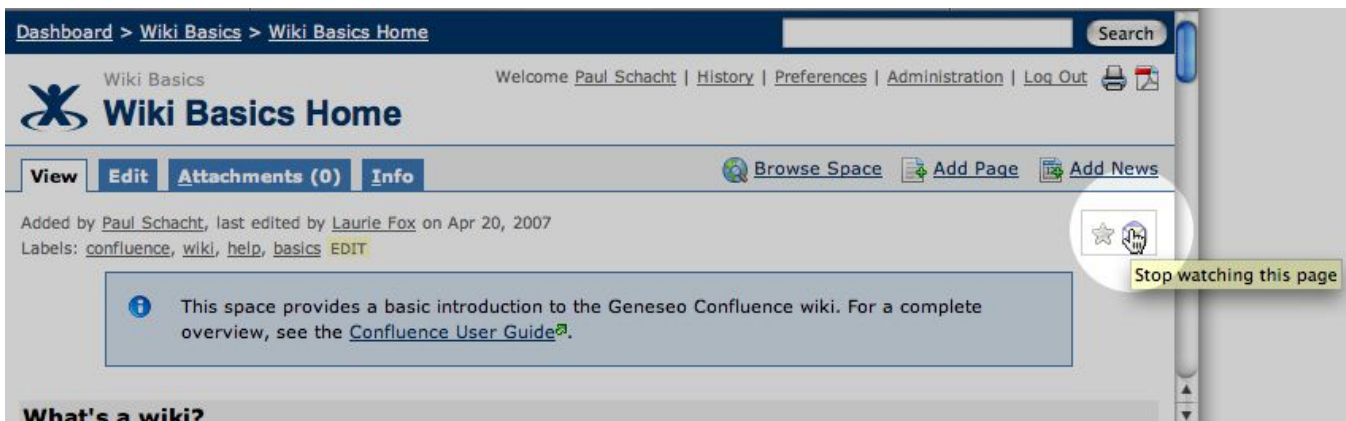

Watching a Page

When you **watch** a page in Confluence, modifications to the page are automatically reported to you by email. To **start watching** a page, just click the envelope icon near the page's upper right.

To **stop watching** a page, just click the icon again.

i You can learn more about watching pages and spaces by consulting the [Confluence 2.0 User Guide](#).