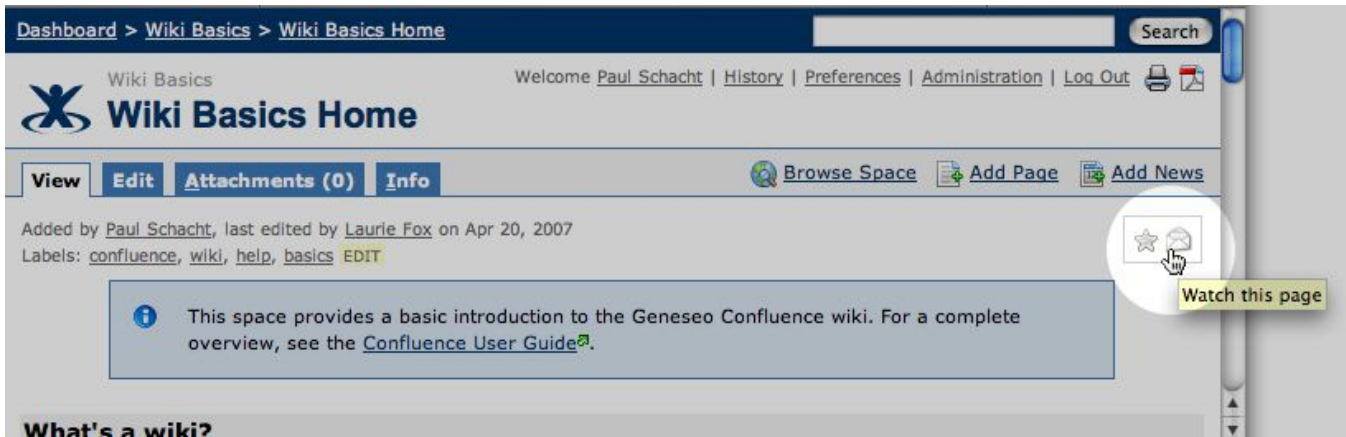

Watching a Page

When you **watch** a page in Confluence, modifications to the page are automatically reported to you by email. To **start watching** a page, just click the envelope icon near the page's upper right.

To **stop watching** a page, just click the icon again.

i You can learn more about watching pages and spaces by consulting the [Confluence 2.0 User Guide](#).