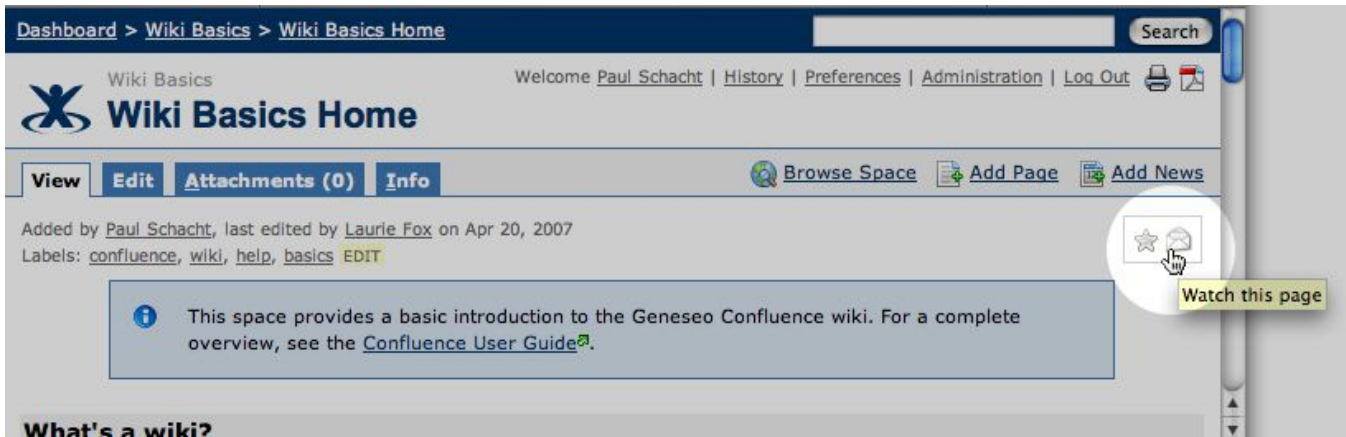

# Watching a Page

When you **watch** a page in Confluence, modifications to the page are automatically reported to you by email. To **start watching** a page, just click the envelope icon near the page's upper right.

To **stop watching** a page, just click the icon again.

**i** You can learn more about watching pages and spaces by consulting the [Confluence 2.0 User Guide](#).