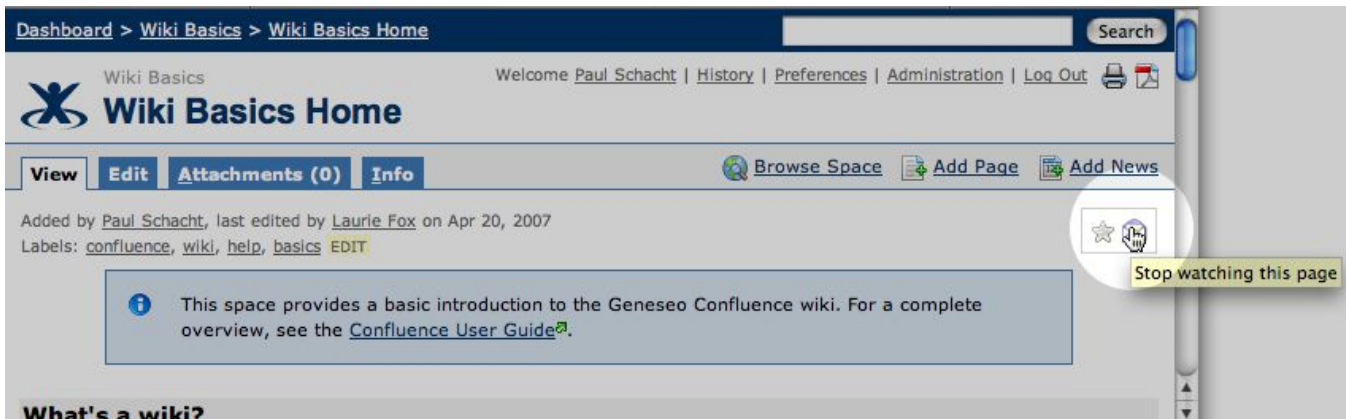

# Watching a Page

When you **watch** a page in Confluence, modifications to the page are automatically reported to you by email. To **start watching** a page, just click the envelope icon near the page's upper right.

To **stop watching** a page, just click the icon again.

**i** You can learn more about watching pages and spaces by consulting the [Confluence 2.0 User Guide](#).